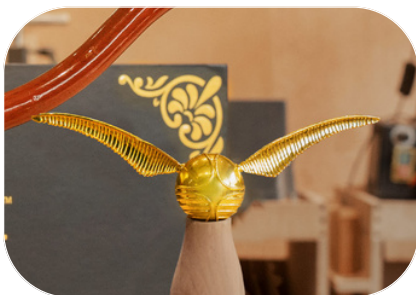

## UNVEILING THE NIMBUS 2000 JUNIOR

*The Nimbus 2000, widely recognized as one of the finest replicas ever produced by Cinereplicas, has dazzled fans with its wooden bristles, flawlessly hand-carved handle, and exquisite craftsmanship. The wooden replica has become synonymous with the brand, earning the esteemed title of the Harry Potter community's holy-grail collectible and selling nearly all of its limited 10,000 copies.*

The release of Cinereplicas' Nimbus 2000 Junior couldn't have come at a better time. This miniature replica perfectly captures the wonder and details of the full-scale broom. Every stroke of craftsmanship and detail has been finely crafted to ensure that the Nimbus 2000 Junior delivers an enchanting experience for Harry Potter fans. In addition, this collectible is also placed inside a premium box, and is accompanied by a certificate of authenticity and a golden snitch! Its compact size and exceptional quality make it perfect for display, or reliving moments from the movies. Learn more about this launch on [cinereplicas.com](https://cinereplicas.com)