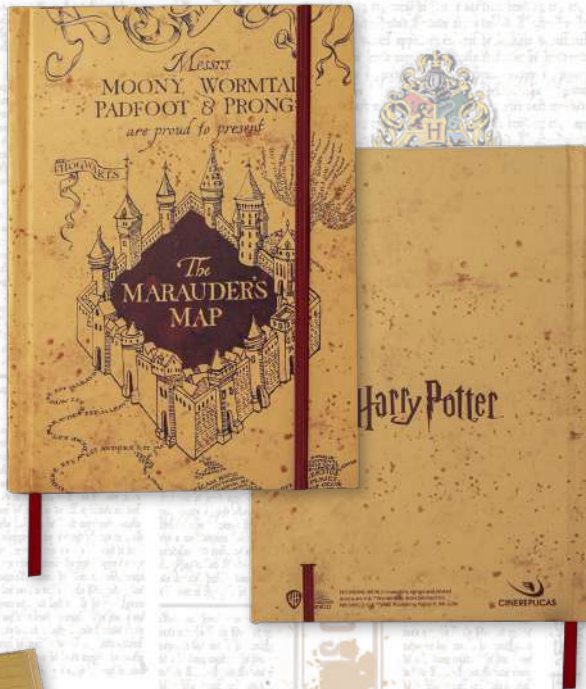

Notebooks

Type of packaging:
Bellybelt
Product size:
21 x 14,3 cm
No. of pages: 120 p

Ref/EAN
Gryffindor 4895205604353
Slytherin 4895205604360
Hufflepuff 4895205604384
Ravenclaw 4895205604377
Expecto 4895205604407
Patronum 4895205604407
Marauder's Map 4895205604391

OVER 50 DESIGNS
AVAILABLE
PLEASE CONTACT US

Marauder's Map Notebook

Type of packaging: Bellybelt
 Product size: 15 x 21 cm
 No. of pages: 80 p

Ref/EAN 4895205605534

MARAUDER'S MAP INCLUDED

DETAIL OF MARAUDER'S MAP