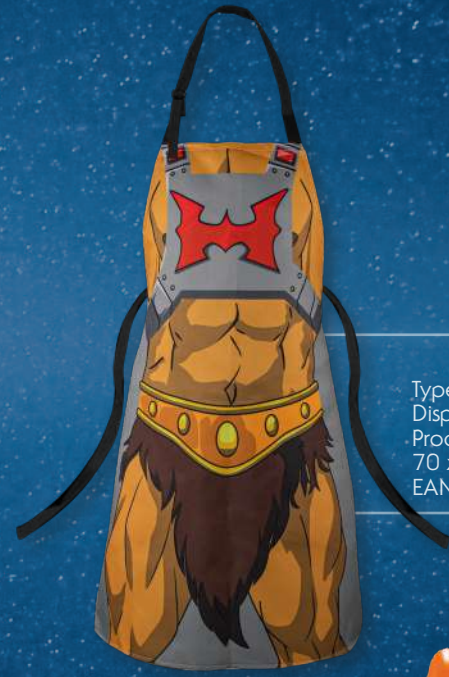

Bottle Opener

Type of packaging:
Display Box
Product size:
13 x 6 cm approx.
EAN: 4895205610217

**DESIGN UNDER APPROVAL
SUBJECT TO CHANGE**

Apron

Type of packaging:
Display Box
Product size:
70 x 85 cm
EAN: 4895205610224

Pepper Mill & Grinder - Orko

Type of packaging:
Display Box
Product size:
10 x 18 cm approx.
EAN: 4895205610231

**DESIGN UNDER APPROVAL
SUBJECT TO CHANGE**

ACCESSORIES

Totebag

Type of packaging:
Hangtag
Product size:
42 x 38cm
EAN:
He-Man & Skeletor Fight
4895205610118
Master of the Universe
4895205610071
He-Man
4895205610057
He-Man vs Skeletor
4895205610101
Defender of Grayskull
4895205610095
12Characters
4895205610019
Skeletor-I have the Power
4895205610033
Eyes View
4895205610088
Skeletor Neon
4895205610040
He-Man Head
4895205609983
Skeletor Fighting
4895205610002
He-Man-I have the Power
4895205610064
Orko
4895205610026
Skeletor Head
4895205609990
Weapons
4895205610125